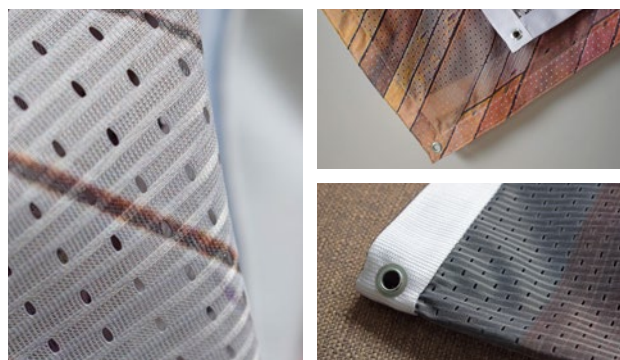

Our direct sublimation printing is performed on 100% polyester fabric, with a maximum width of 300 cm on one side. The material weighs 115 g/m² ± 3%, providing a lightweight yet durable solution for various applications.

Printed in four-color CMYK, the designs are vivid and long-lasting. Due to the heat treatment process at 200°C, the final size may vary by ± 3%. The printing is done using direct sublimation technology, ensuring excellent color penetration and durability.

Recommended Applications:

Mesh banner substitute: Ideal for short-term or indoor use as a lighter alternative to traditional PVC mesh. The fabric is highly resistant due to its special weave and can be folded without creasing. It features 38 mm reinforced edges with grommets for easy mounting.

Outdoor flag: Thanks to its wind-resistant weave, the material is perfect for outdoor flags. The color intensity on the reverse side is 80-90% compared to the front side, providing a strong visual effect.